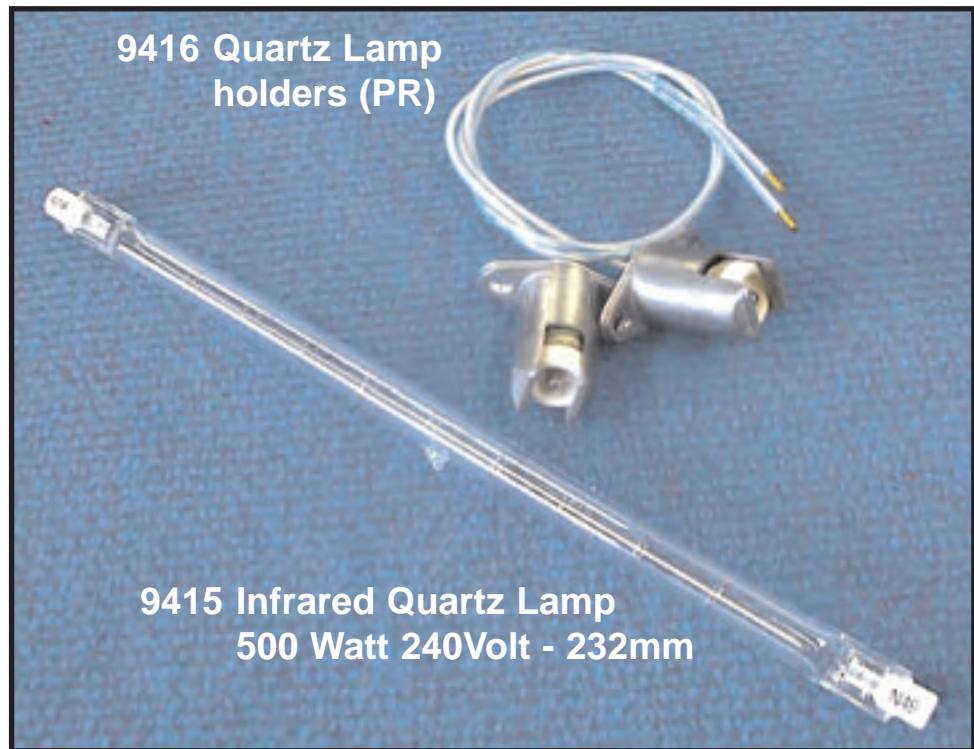

Quartz Lamp & Lamp Holders

New to our range (no leads):

9416 Quartz Lamp holders (pair)- suit ceramic end lamps

9415 Infrared Quartz Lamp 500w 240v ceramic ends 232 mm

Other Infrared Quartz Lamps (with leads):

9403 Infrared Quartz Lamp 500w 120v ceramic end 210 mm

9404 Infrared Quartz Lamp 500w 120v metal ends 220 mm

9405 Infrared Quartz Lamp 500w 240v ceramic ends 210 mm

9406 Infrared Quartz Lamp 500w 240v metal ends 220 mm

9407 Infrared Quartz Lamp 1000w 240v ceramic ends 345 mm

9408 Infrared Quartz Lamp 1000w 240v metal ends 345 mm

[Available Now From](#)