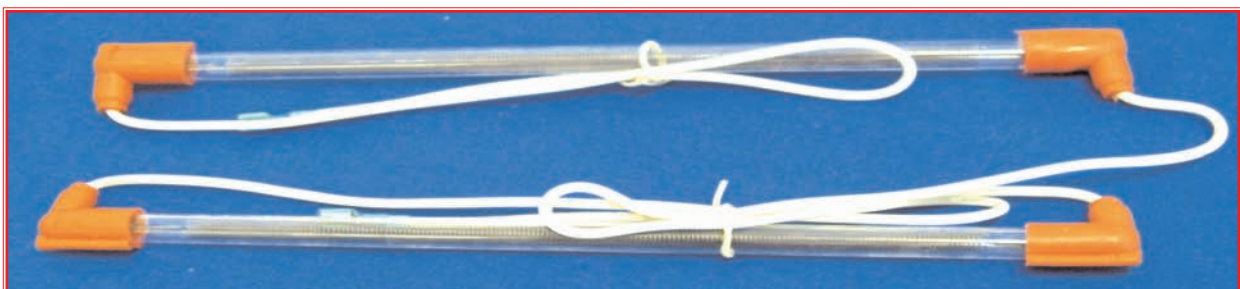

## Glass Defrost Heaters

*Now in Stock*

**DR050216 160 watt Glass Defrost Heater 407mm (16")**  
suit most Chinese, Japanese & Korean Fridges.

**DR050254 150 watt Glass Defrost Heater 368mm (14 1/2")**  
suits LG, Samsung, Heller & some Japanese Fridges  
also fits Whirlpool WRN38 & WRN42 series Fridges.

**DR050214 150 watt Glass Defrost Heater 356mm (14")**  
suits most Chinese, Korean & Japanese Fridges.

**DR050212 130 watt Glass Defrost Heater 305mm (12")**  
suits most Chinese, Korean & Japanese Fridges  
also fits Whirlpool WRN28 & WRN32 series Fridges.

**MA61002101 500 watt Glass Defrost Heater (Twin) 241 x 241mm (9 1/2 x 9 1/2")**  
suits Maytag, GE, Armana & most U.S.A Made Side by Side Fridges.